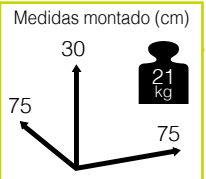

UNA [mesa centro cuadrada alu/cristal]

615

Ref. 706GBL
Aluminio: black
Top: black foggy glass