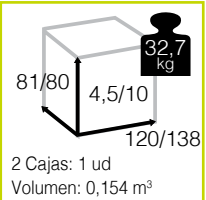

Ref. 707GBL
Aluminio: black
Top: black foggy glass