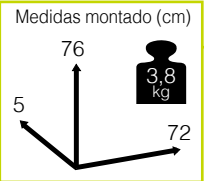

SEDONA [módulo asiento alu/sling]

234

Ref. CTXS636BKH
Sling: khaki

Ref. CTXS636BSB
Sling: silverblack

SEDONA [respaldo alu/sling]

1.476

Ref. CTXS636AKH
Sling: khaki

Ref. CTXS636ASB
Sling: silverblack