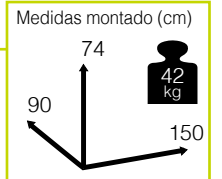

UNA [mesa comedor 150 cm rectangular alu/shining glass]

260

Ref. 203GSBL
Aluminio: black
Top: black shinning glass