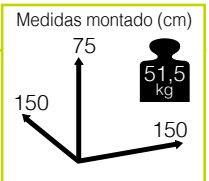

72

VISBY [mesa comedor redonda alu/wicker c/cristal]

Ref. CAR502T15R
Wicker: ø 5 mm amber brush
Top: cristal transparente

60

VISBY [butaca alu/wicker c/cojines]

Ref. CARS692UC
Wicker: ø 5 mm amber brush
Cojines: acrílico crudo