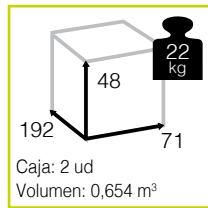

STREAMER [tumbona piscina alu/sling]

270

new

THEMIS [tumbona piscina alu/sling]

180

new

new

new

new

new