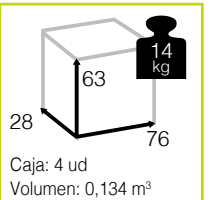

Ref. CTXS636ASKH
Sling: khaki