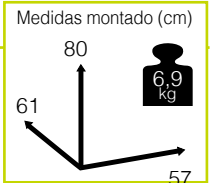

LISBON [sillón comedor alu/sling c/cojines]

222

MESSINA [taburete aluminio]

1.120

new

MIAMI [sillón comedor apilable alu/slat]

800

Cojín asiento 46x48x4 cm J04904

Acrílicos

Impermeables

MIAMI [mesa comedor rectangular alu/slat]

124