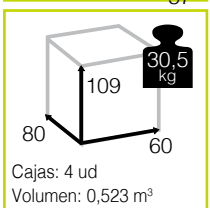

LISBON [sillón comedor alu/sling c/cojines]

222

MESSINA [taburete aluminio]

1.120

new

MIAMI [sillón comedor apilable alu/slat]

800

Cojín asiento 46x48x4 cm J04904

Acrílicos

Impermeables

MIAMI [mesa comedor rectangular alu/slat]

124