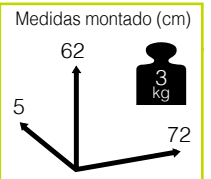

Ref. CTXS636ASKH
Sling: khaki