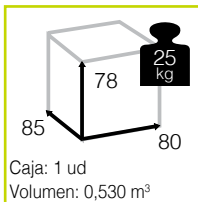

Cojín decoración 45x45 cm Ref. J04521

126