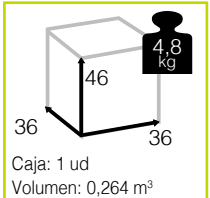

MESSINA [taburete aluminio]

1.120

new

Ref. CAA712BL
Aluminio: black

Ref. CAA712CH
Aluminio: champagne

Ref. CAA712MC
Aluminio: mocca

Ref. CAA712WH
Aluminio: white

MIAMI [sillón comedor apilable alu/slat]