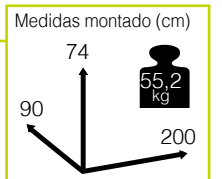

Ref. 204GSBL
Aluminio: black
Top: black shinning glass