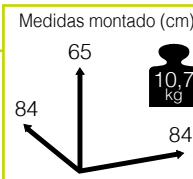

Impermeables

Cojín respaldo 72x45x17 cm

J04889

SIENA [módulo angular brazo sling]

91

Ref.CTXS553LCF
Sling: coffee

Ref.CTXS553LKH
Sling: khaki

Ref.CTXS553LWH
Sling: white