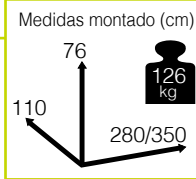

VERONA [mesa comedor rectangular extensible alu/cristal]

72

VERONA [mesa comedor redonda alu/cristal con bandeja giratoria]

149

VERONA [mesa centro 4 bandejas alu/cristal]

123