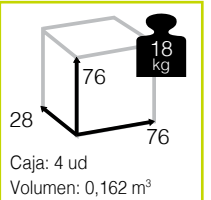

Ref. CTXS636AKH
Sling: khaki