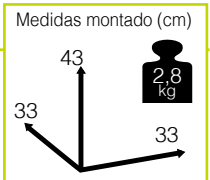

MESSINA [taburete aluminio]

1.120

new

Ref. CAA712BL
Aluminio: black

Ref. CAA712CH
Aluminio: champagne

Ref. CAA712MC
Aluminio: mocca

Ref. CAA712WH
Aluminio: white

MIAMI [sillón comedor apilable alu/slat]