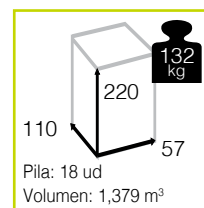

LISBON [sillón comedor alu/sling c/cojines]

222

MESSINA [taburete aluminio]

1.120

new

MIAMI [sillón comedor apilable alu/slat]

800

Cojín asiento 46x48x4 cm J04904

Acrílicos

Impermeables

MIAMI [mesa comedor rectangular alu/slat]

124