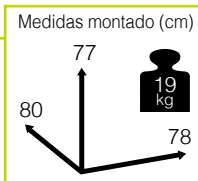

Cojín decoración 45x45 cm Ref. J04521

126