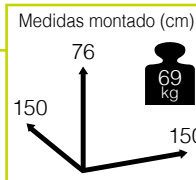

VERONA [mesa comedor rectangular extensible alu/cristal]

72

VERONA [mesa comedor redonda alu/cristal con bandeja giratoria]

149

VERONA [mesa centro 4 bandejas alu/cristal]

123