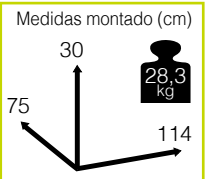

Ref. 707GBL
Aluminio: black
Top: black foggy glass