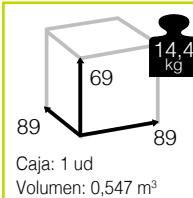

Impermeables

Cojín respaldo 72x45x17 cm

J04889

SIENA [módulo angular brazo sling]

91

Ref.CTXS553LCF
Sling: coffee

Ref.CTXS553LKH
Sling: khaki

Ref.CTXS553LWH
Sling: white