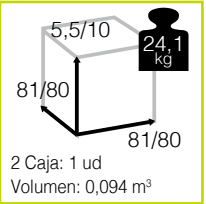

UNA [mesa centro cuadrada alu/cristal]

615

Ref. 706GBL
Aluminio: black
Top: black foggy glass