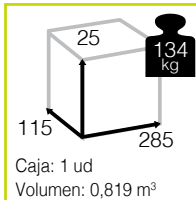

VERONA [mesa comedor rectangular extensible alu/cristal]

72

VERONA [mesa comedor redonda alu/cristal con bandeja giratoria]

149

VERONA [mesa centro 4 bandejas alu/cristal]

123