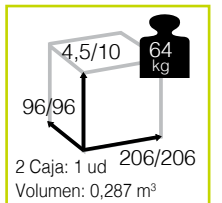

Ref. 204GSBL
Aluminio: black
Top: black shinning glass