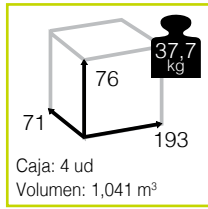

STREAMER [tumbona piscina alu/sling]

270

new

THEMIS [tumbona piscina alu/sling]

180

new

new

new

new

new