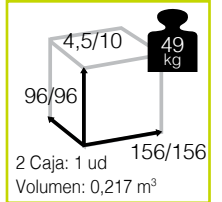

UNA [mesa comedor 150 cm rectangular alu/shining glass]

260

Ref. 203GSBL
Aluminio: black
Top: black shinning glass